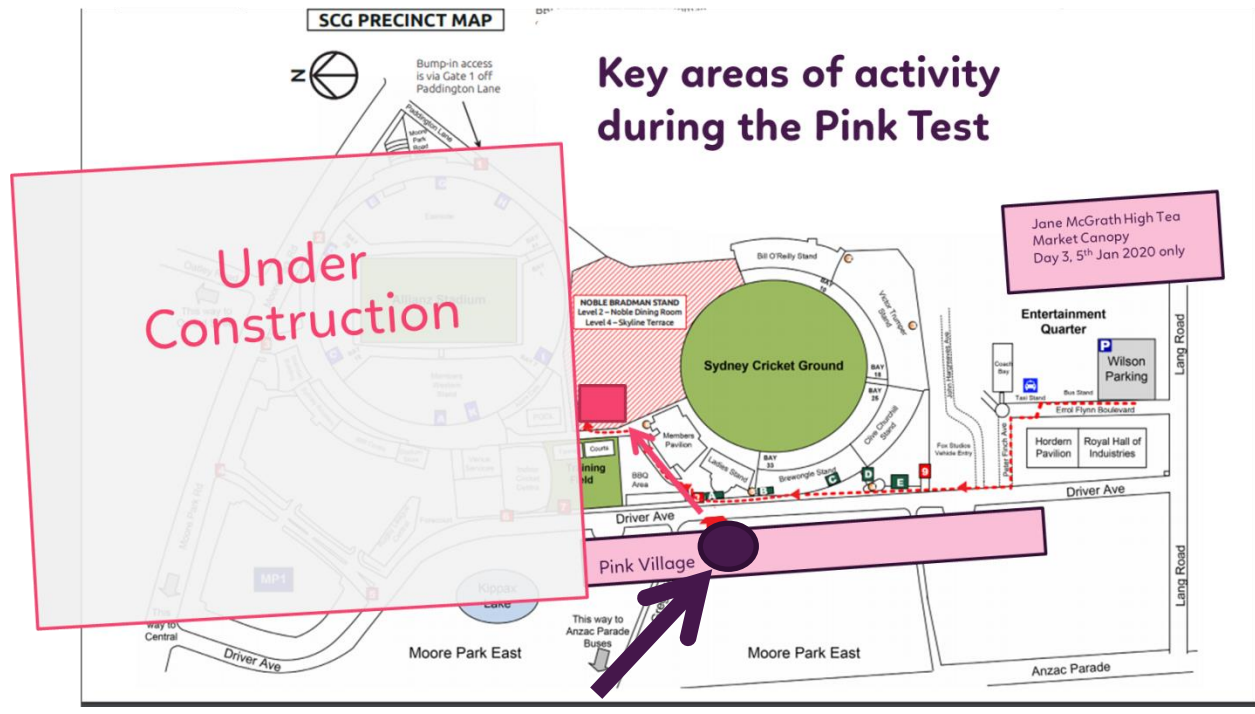

Meeting Point

IMPORTANT NOTICE

Allianz Stadium will be under construction throughout the Pink Test. Please note as a result, areas of the SCG precinct will be construction zones and therefore be closed. Please be mindful of event signage and directions during the event.

KEY EVENT DAY RESPONSIBILITIES

GENERAL FUNDRAISING

- Encouraging and facilitating crowd donations
- Distributing pink bandanas in exchange for a gold coin donation
- Answering patron questions (fact sheet will be provided)
- Act as a key ambassador of the McGrath Foundation
- Operating 'Tap and Go' electronic payment devices throughout the precinct

SPECIAL EVENTS

The Pink Village

The Pink Village is a free entertainment precinct on Driver Avenue, just outside the SCG open to cricket fans and the general public.

Offering food, music and entertainment for fans, as well as cricket action on the big screens, the Pink Village will run from 9:30am to 7:00pm from Friday 3rd January to Sunday 5th January, 2020, coinciding with the Pink Test at the Sydney Cricket Ground (SCG).

Throughout the Village, volunteers will be required to:

- Assist in managing key entrances and locations throughout the Pink Village
- Collect donations via 'Tap and Go' machines in areas as directed